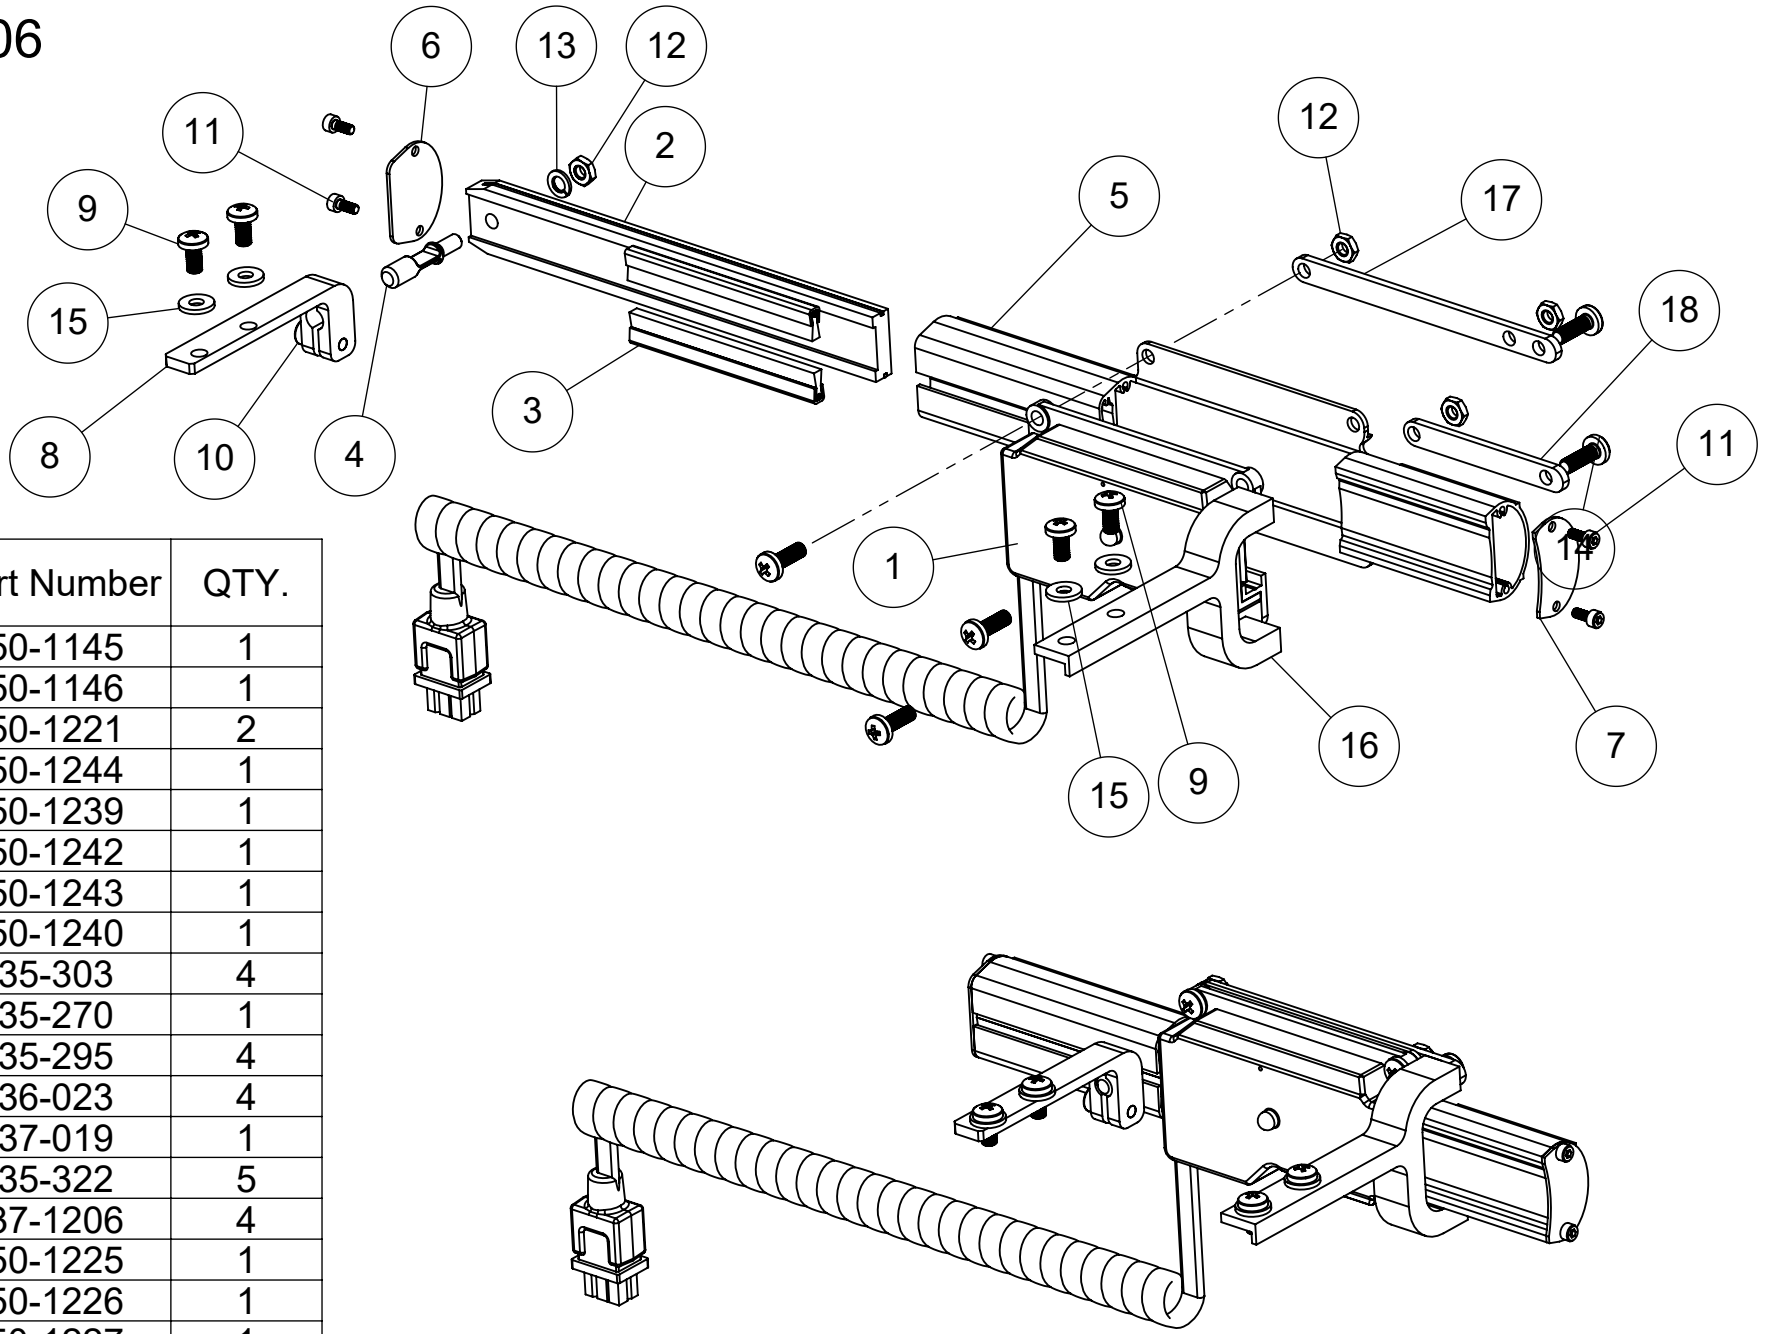

# 50-1190

ITEM NO.	PART NUMBER	QTY.
1	50-457	1
2	35-806	2
3	35-311	4
4	37-016	4
5	35-802	2
6	50-1135	1
7	50-1128	1
8	50-1125	1
9	37-628	1
10	50-1154	1
11	50-1144	1
12	35-418	2

**WARTHOG PARTS DIAGRAM PART NO. 50-1148**

# 50-1206

ITEM NO.	Part Number	QTY.
1	50-1145	1
2	50-1146	1
3	50-1221	2
4	50-1244	1
5	50-1239	1
6	50-1242	1
7	50-1243	1
8	50-1240	1
9	35-303	4
10	35-270	1
11	35-295	4
12	36-023	4
13	37-019	1
14	35-322	5
15	37-1206	4
16	50-1225	1
17	50-1226	1
18	50-1227	1

50-2240

ITEM NO.	PART NUMBER	DESCRIPTION	QTY.
1	50-2247	X9 Lathe Guard Weldment	1
2	37-1730	B18.22M - Plain washer, 10 mm, Wide, Steel, Bright Zinc	1
3	35-275	Hexagon head screw ISO 4017 - M10 x 20	1

4/7/2020