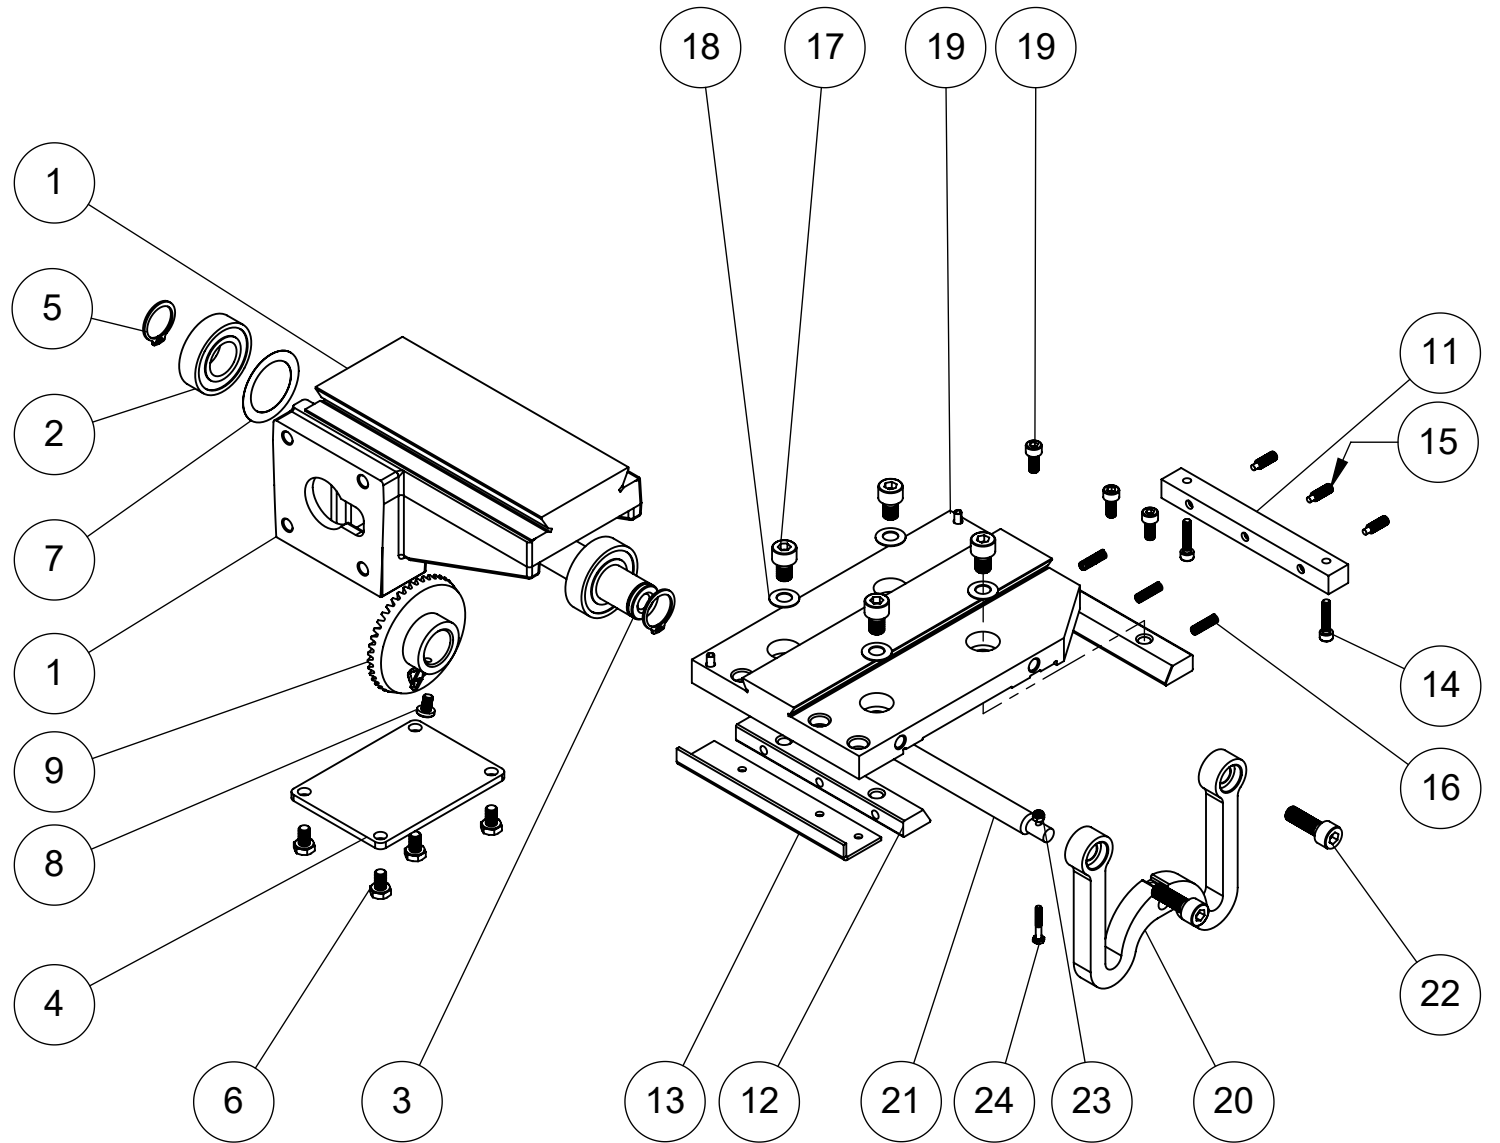

ITEM NO.	Part Number	QTY.
1	50-1651	1
2	37-056	2
3	50-016	1
4	50-1668	1
5	37-057	2
6	35-927	4
7	50-018	1
8	35-926	1
9	50-021	1
10	50-1658	1
11	50-1667	1
12	50-1657	2
13	50-1664	1
14	Hexagon socket head cap screw DIN 912 - M4 x 20	2
15	50-1208	3
16	37-1250	3
17	35-273	4
18	37-077	4
19	35-292	3
20	50-1661	1
21	50-032	1
22	35-236	2
23	35-015	1
24	35-951	1

50-1650