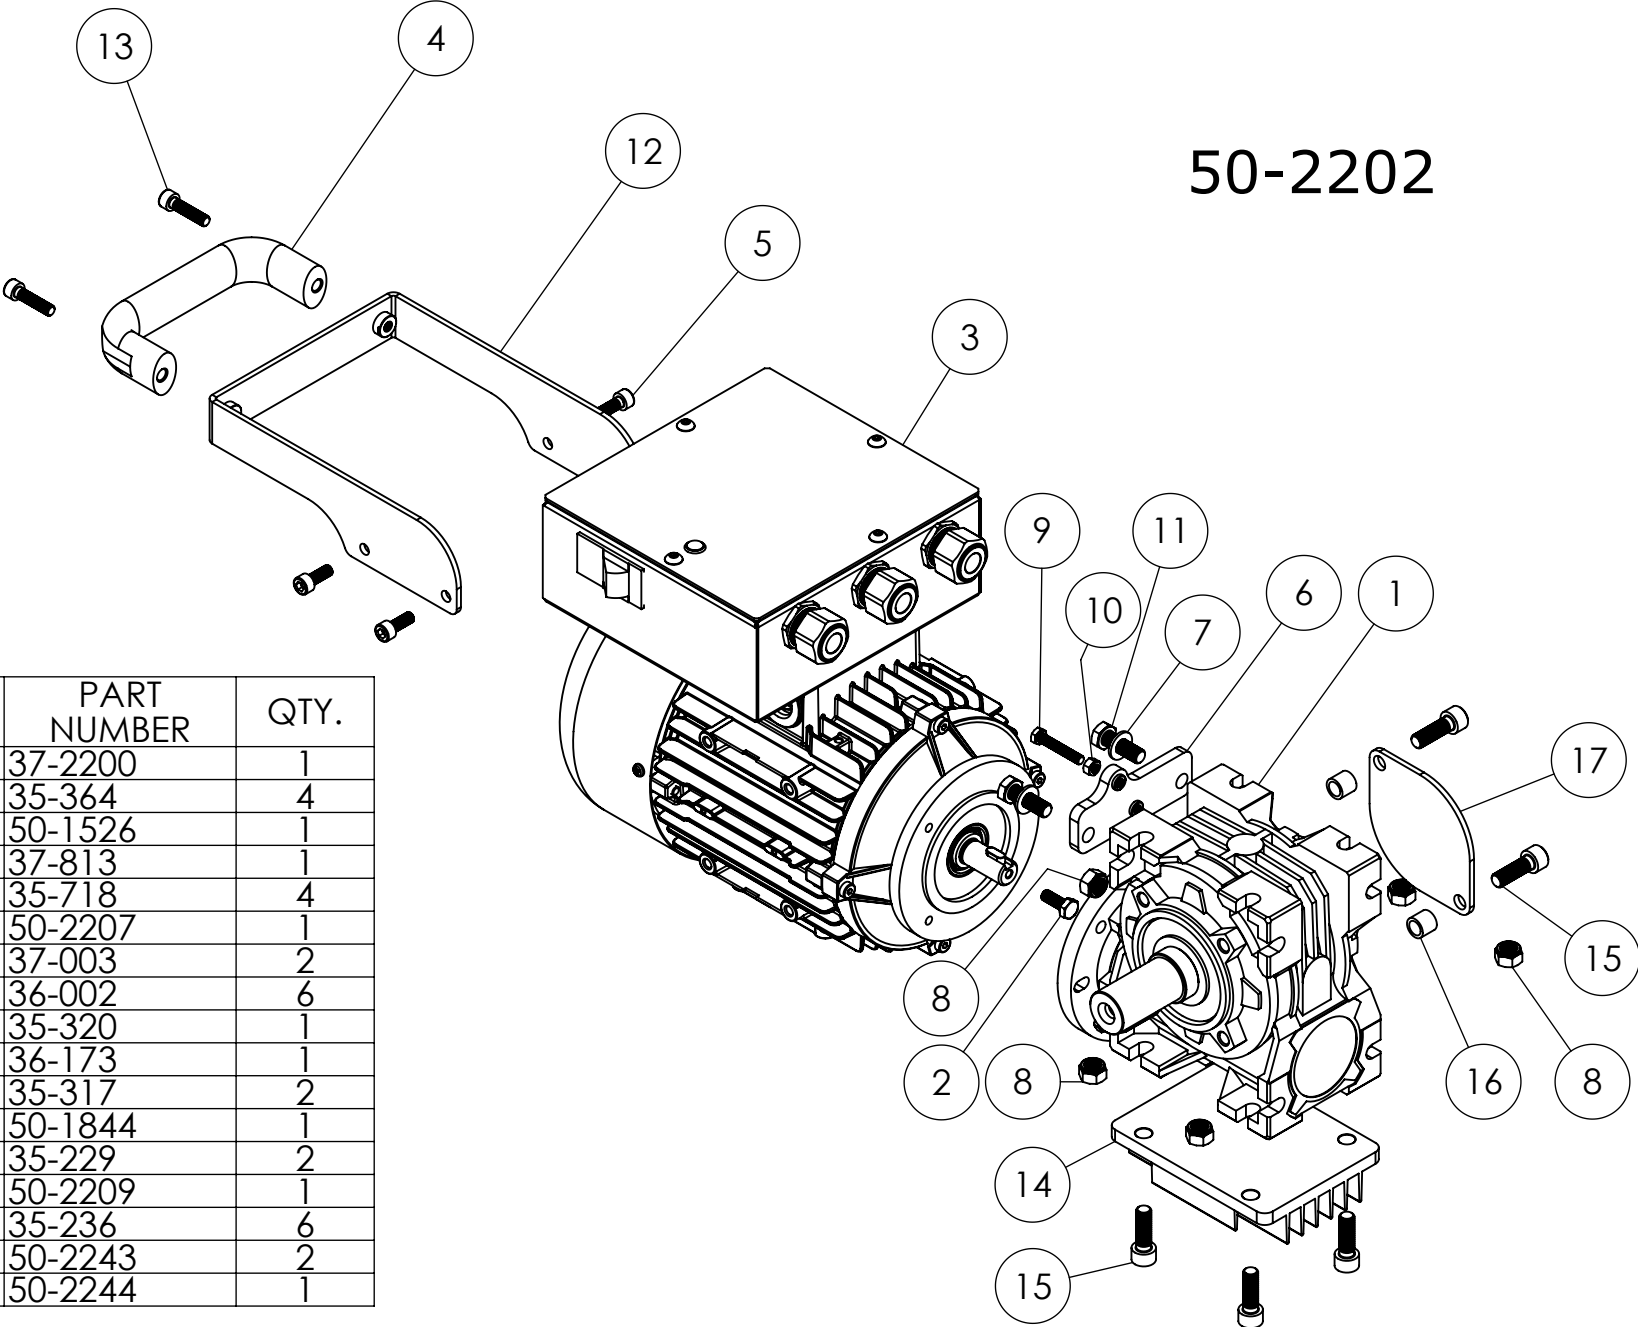

ITEM NO.	PART NUMBER	QTY.
1	50-2201	1
2	50-2202	1
3	50-1831	1
4	50-2218	1
5	50-566	1
6	50-570	1
7	50-565	1
8	50-1400	1
9	50-1804	1
11	50-1184	1
12	50-2220	1
13	50-1650	1
14	50-1824	1
15	50-2211	1
16	50-1142	1
17	50-560	1
18	50-2208	1
19	50-2242	1
20	50-861	1
21	50-1845	1
22	50-1846	1
23	37-1854	1
24	37-1805	1
25	37-1845	1
26	50-2239	1
27	37-2208	1
28	37-156	3
29	37-157	3
30	35-800	3
31	35-838	3
32	35-414	2
33	35-834	3
34	37-025	3
35	35-317	4
36	37-003	5
37	36-002	4
38	35-278	1
39	37-025	1
40	35-926	3
41	35-835	2
42	35-280	6
43	35-281	2
44	35-811	2

50-2200

ITEM NO.	PART NUMBER	QTY.
45	37-274	4
46	36-010	4
47	37-1808	1
48	50-567	1
49	50-2214	1
50	50-2217	1
51	37-117	1
52	35-251	1

# 50-2202

ITEM NO.	PART NUMBER	QTY.
1	37-2200	1
2	35-364	4
3	50-1526	1
4	37-813	1
5	35-718	4
6	50-2207	1
7	37-003	2
8	36-002	6
9	35-320	1
10	36-173	1
11	35-317	2
12	50-1844	1
13	35-229	2
14	50-2209	1
15	35-236	6
16	50-2243	2
17	50-2244	1

# 50-144 Gearbox and Slide Assembly

ITEM NO.	PART NUMBER	Qty.
1	50-139	1
2	50-1247	1
3	50-463	1
4	35-237	2
5	50-486	1
6	35-321	3
7	50-075	1
8	50-460	1
9	35-934	5
10	36-019	5

ITEM NO.	Part Number	QTY.
1	50-1651	1
2	37-056	2
3	50-016	1
4	50-1668	1
5	37-057	2
6	35-927	4
7	50-018	1
8	35-926	1
9	50-021	1
10	50-1658	1
11	50-1667	1
12	50-1657	2
13	50-1664	1
14	Hexagon socket head cap screw DIN 912 - M4 x 20	2
15	50-1208	3
16	37-1250	3
17	35-273	4
18	37-077	4
19	35-292	3
20	50-1661	1
21	50-032	1
22	35-236	2
23	35-015	1
24	35-951	1