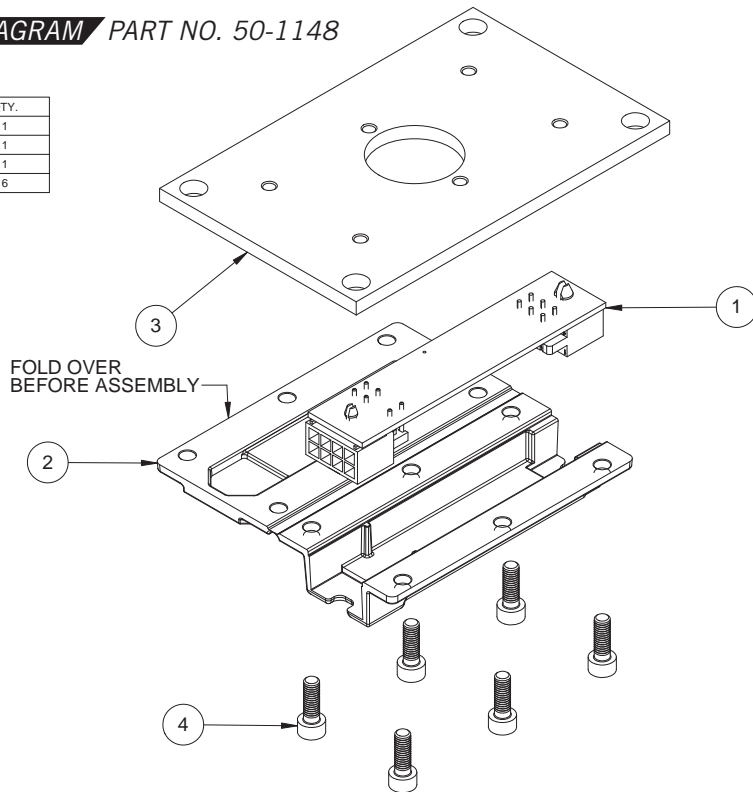

WARTHOG PARTS DIAGRAM PART NO. 50-1148

ITEM NO.	Part Number	QTY.
1	50-1155	1
2	50-1127	1
3	50-1149	1
4	35-258	6

5/18/2011