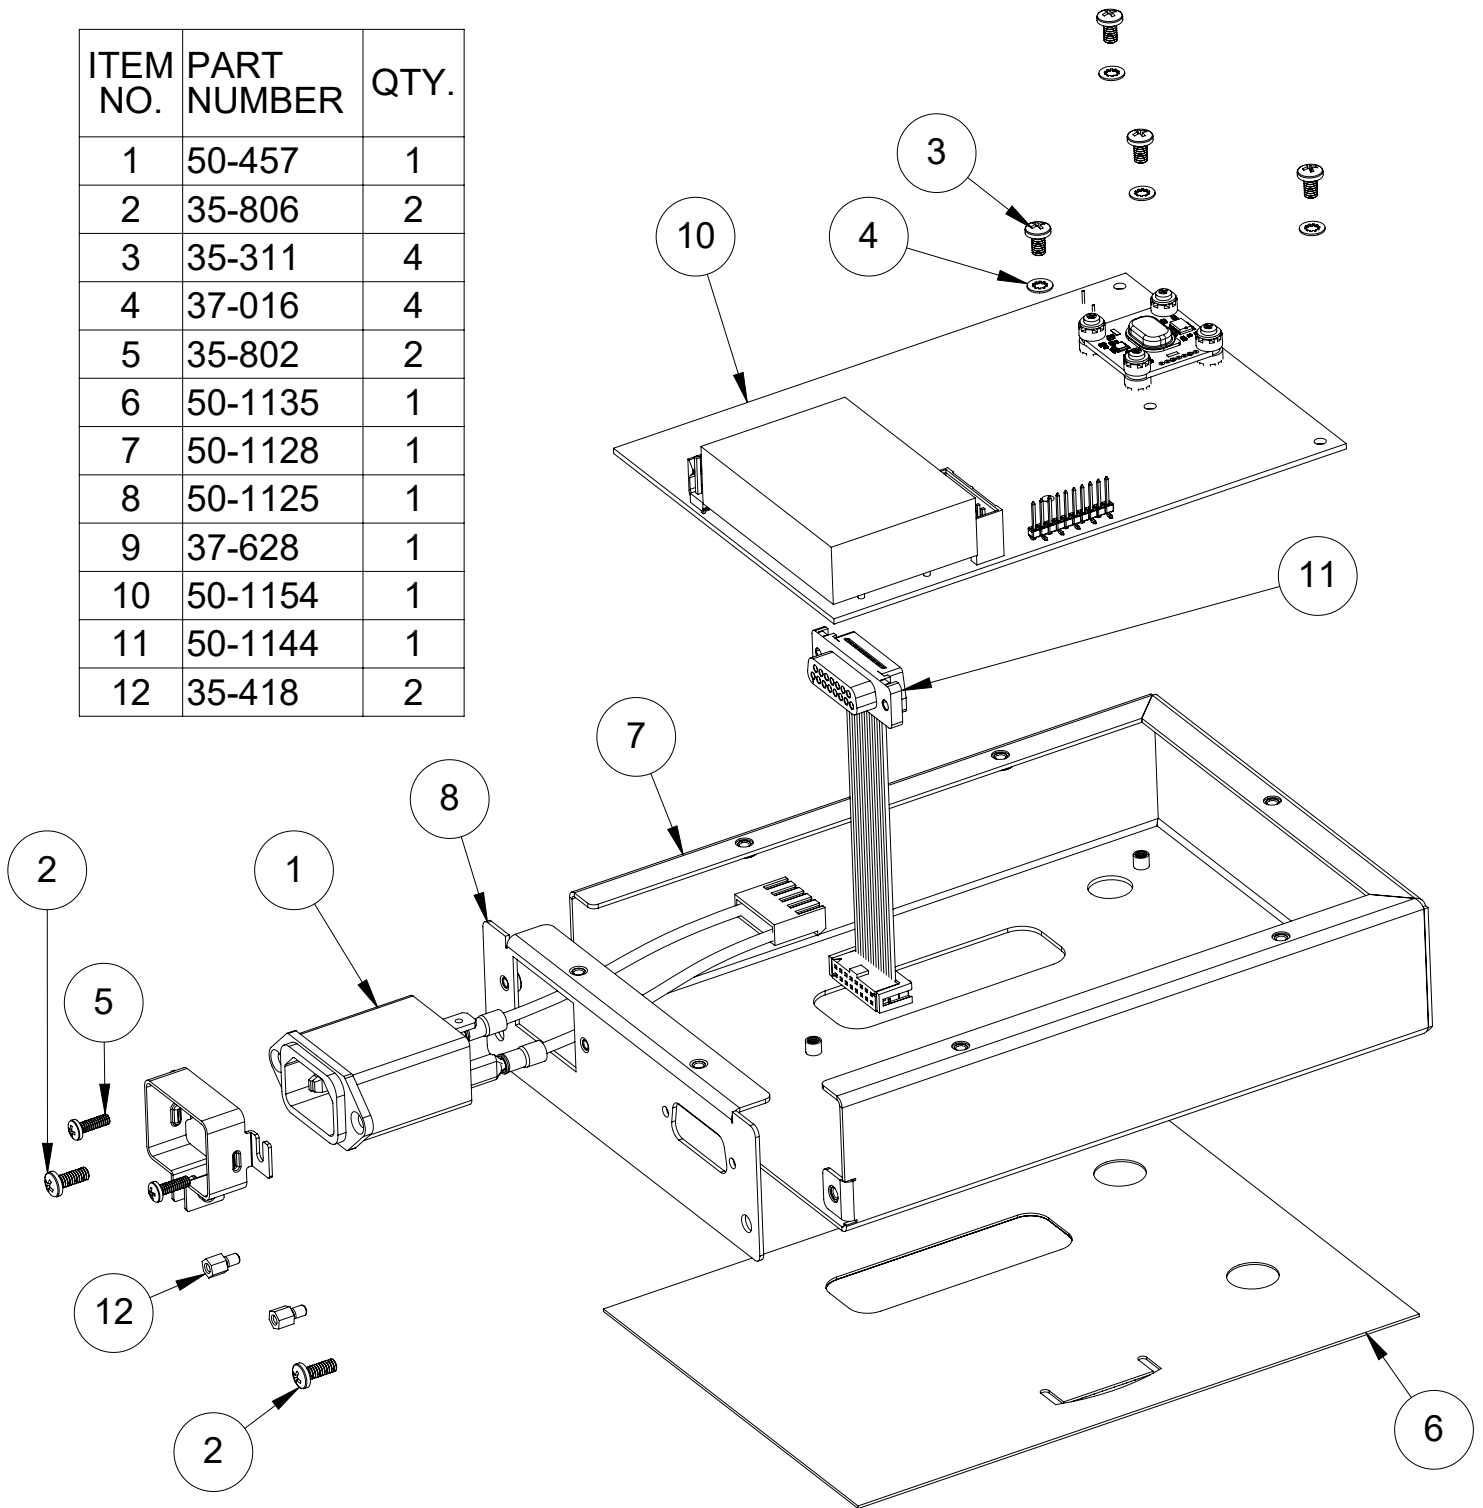

50-1190

ITEM NO.	PART NUMBER	QTY.
1	50-457	1
2	35-806	2
3	35-311	4
4	37-016	4
5	35-802	2
6	50-1135	1
7	50-1128	1
8	50-1125	1
9	37-628	1
10	50-1154	1
11	50-1144	1
12	35-418	2