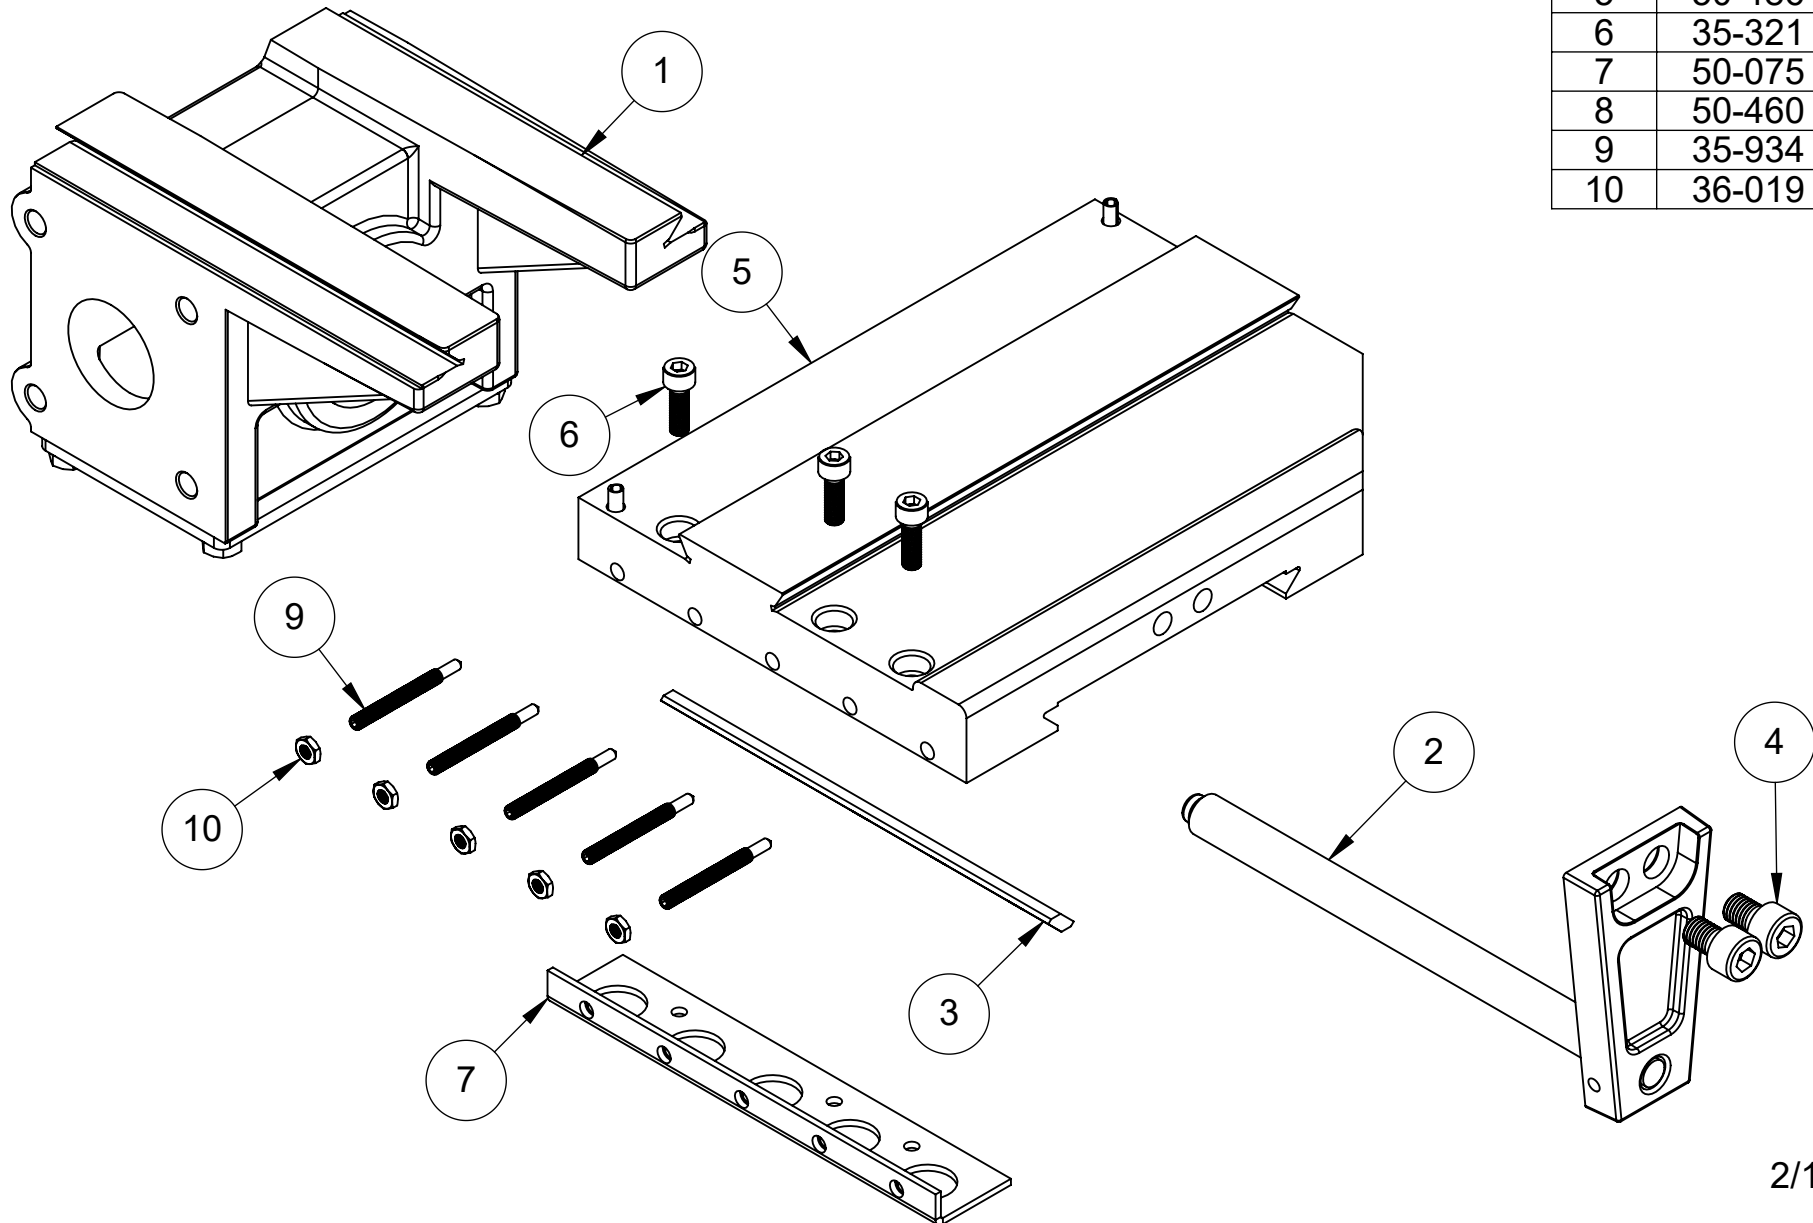

ITEM NO.	PART NUMBER	QTY.
1	50-2201	1
2	50-2202	1
3	50-1831	1
4	50-2218	1
5	50-566	1
6	50-570	1
7	50-565	1
8	50-1400	1
9	50-1804	1
11	50-1184	1
12	50-2220	1
13	50-1650	1
14	50-1824	1
15	50-2211	1
16	50-1142	1
17	50-560	1
18	50-2208	1
19	50-2242	1
20	50-861	1
21	50-1845	1
22	50-1846	1
23	37-1854	1
24	37-1805	1
25	37-1845	1
26	50-2239	1
27	37-2208	1
28	37-156	3
29	37-157	3
30	35-800	3
31	35-838	3
32	35-414	2
33	35-834	3
34	37-025	3
35	35-317	4
36	37-003	5
37	36-002	4
38	35-278	1
39	37-025	1
40	35-926	3
41	35-835	2
42	35-280	6
43	35-281	2
44	35-811	2

50-2200

ITEM NO.	PART NUMBER	QTY.
45	37-274	4
46	36-010	4
47	37-1808	1
48	50-567	1
49	50-2214	1
50	50-2217	1
51	37-117	1
52	35-251	1

# 50-2202

ITEM NO.	PART NUMBER	QTY.
1	37-2200	1
2	35-364	4
3	50-1526	1
4	37-813	1
5	35-718	4
6	50-2207	1
7	37-003	2
8	36-002	6
9	35-320	1
10	36-173	1
11	35-317	2
12	50-1844	1
13	35-229	2
14	50-2209	1
15	35-236	6
16	50-2243	2
17	50-2244	1

# 50-144 Gearbox and Slide Assembly

ITEM NO.	PART NUMBER	Qty.
1	50-139	1
2	50-1247	1
3	50-463	1
4	35-237	2
5	50-486	1
6	35-321	3
7	50-075	1
8	50-460	1
9	35-934	5
10	36-019	5

ITEM NO.	Part Number	QTY.
1	50-1651	1
2	37-056	2
3	50-016	1
4	50-1668	1
5	37-057	2
6	35-927	4
7	50-018	1
8	35-926	1
9	50-021	1
10	50-1658	1
11	50-1667	1
12	50-1657	2
13	50-1664	1
14	Hexagon socket head cap screw DIN 912 - M4 x 20	2
15	50-1208	3
16	37-1250	3
17	35-273	4
18	37-077	4
19	35-292	3
20	50-1661	1
21	50-032	1
22	35-236	2
23	35-015	1
24	35-951	1