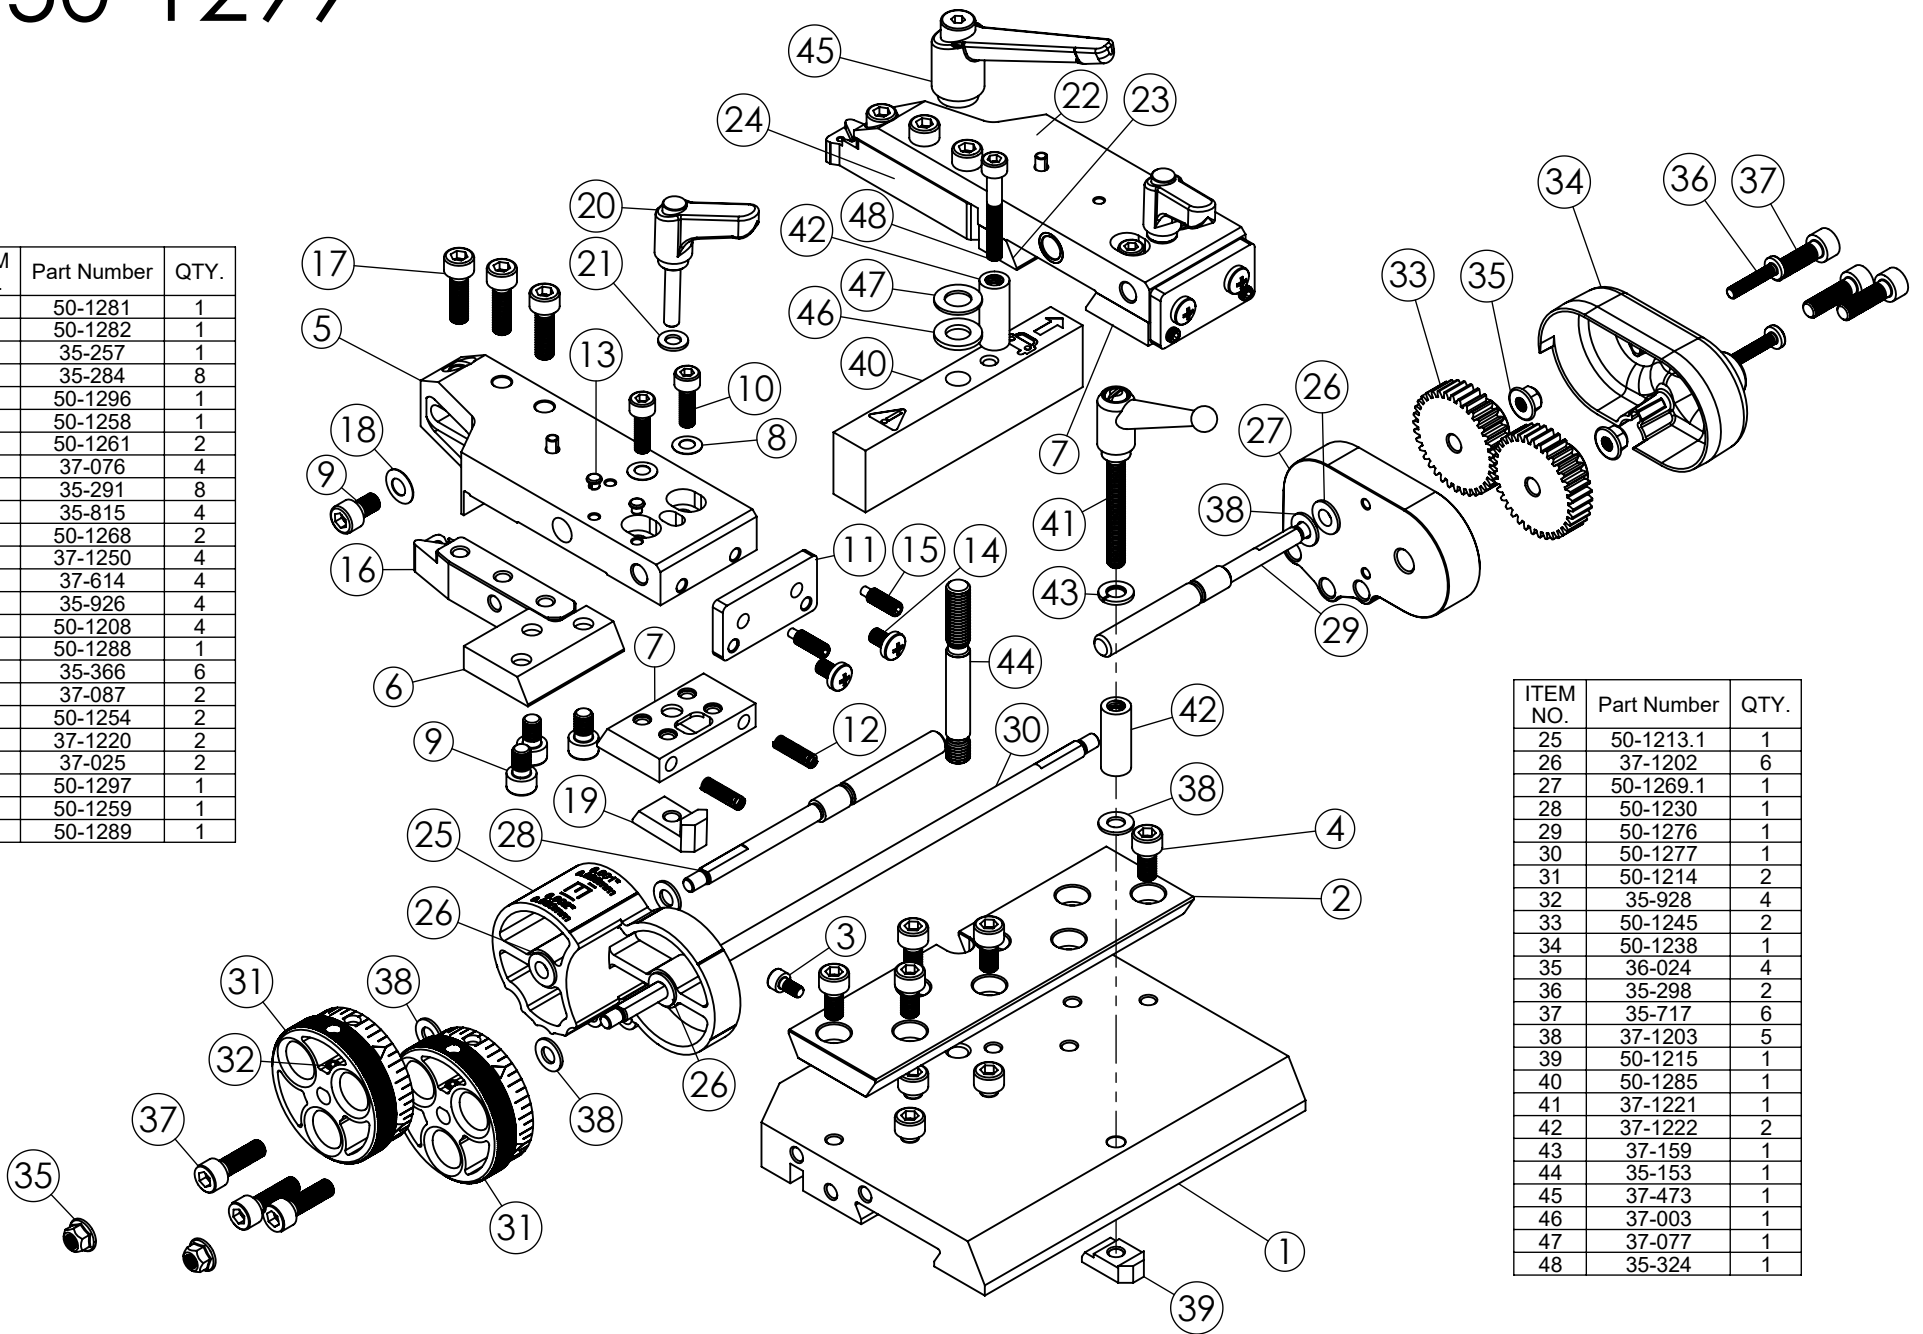

# 50-220 Cutting Head Assembly

ITEM NO.	PART NUMBER	QTY.
1	50-293	1
2	50-373	1
3	50-374	1
4	50-252	1
5	50-053	1
6	50-260	1
7	37-473	1
8	50-253	1
9	50-254	1
10	50-249	1
11	37-812	1
12	50-098	2
13	36-010	2
14	37-077	4
15	35-259	1
16	36-002	2
17	37-082	2
18	37-003	3
19	50-365	1
20	50-364	1

# 50-1299

ITEM NO.	Part Number	QTY.
1	50-1281	1
2	50-1282	1
3	35-257	1
4	35-284	8
5	50-1296	1
6	50-1258	1
7	50-1261	2
8	37-076	4
9	35-291	8
10	35-815	4
11	50-1268	2
12	37-1250	4
13	37-614	4
14	35-926	4
15	50-1208	4
16	50-1288	1
17	35-366	6
18	37-087	2
19	50-1254	2
20	37-1220	2
21	37-025	2
22	50-1297	1
23	50-1259	1
24	50-1289	1

ITEM NO.	Part Number	QTY.
25	50-1213.1	1
26	37-1202	6
27	50-1269.1	1
28	50-1230	1
29	50-1276	1
30	50-1277	1
31	50-1214	2
32	35-928	4
33	50-1245	2
34	50-1238	1
35	36-024	4
36	35-298	2
37	35-717	6
38	37-1203	5
39	50-1215	1
40	50-1285	1
41	37-1221	1
42	37-1222	2
43	37-159	1
44	35-153	1
45	37-473	1
46	37-003	1
47	37-077	1
48	35-324	1

50-2240

ITEM NO.	PART NUMBER	DESCRIPTION	QTY.
1	50-2247	X9 Lathe Guard Weldment	1
2	37-1730	B18.22M - Plain washer, 10 mm, Wide, Steel, Bright Zinc	1
3	35-275	Hexagon head screw ISO 4017 - M10 x 20	1

4/7/2020