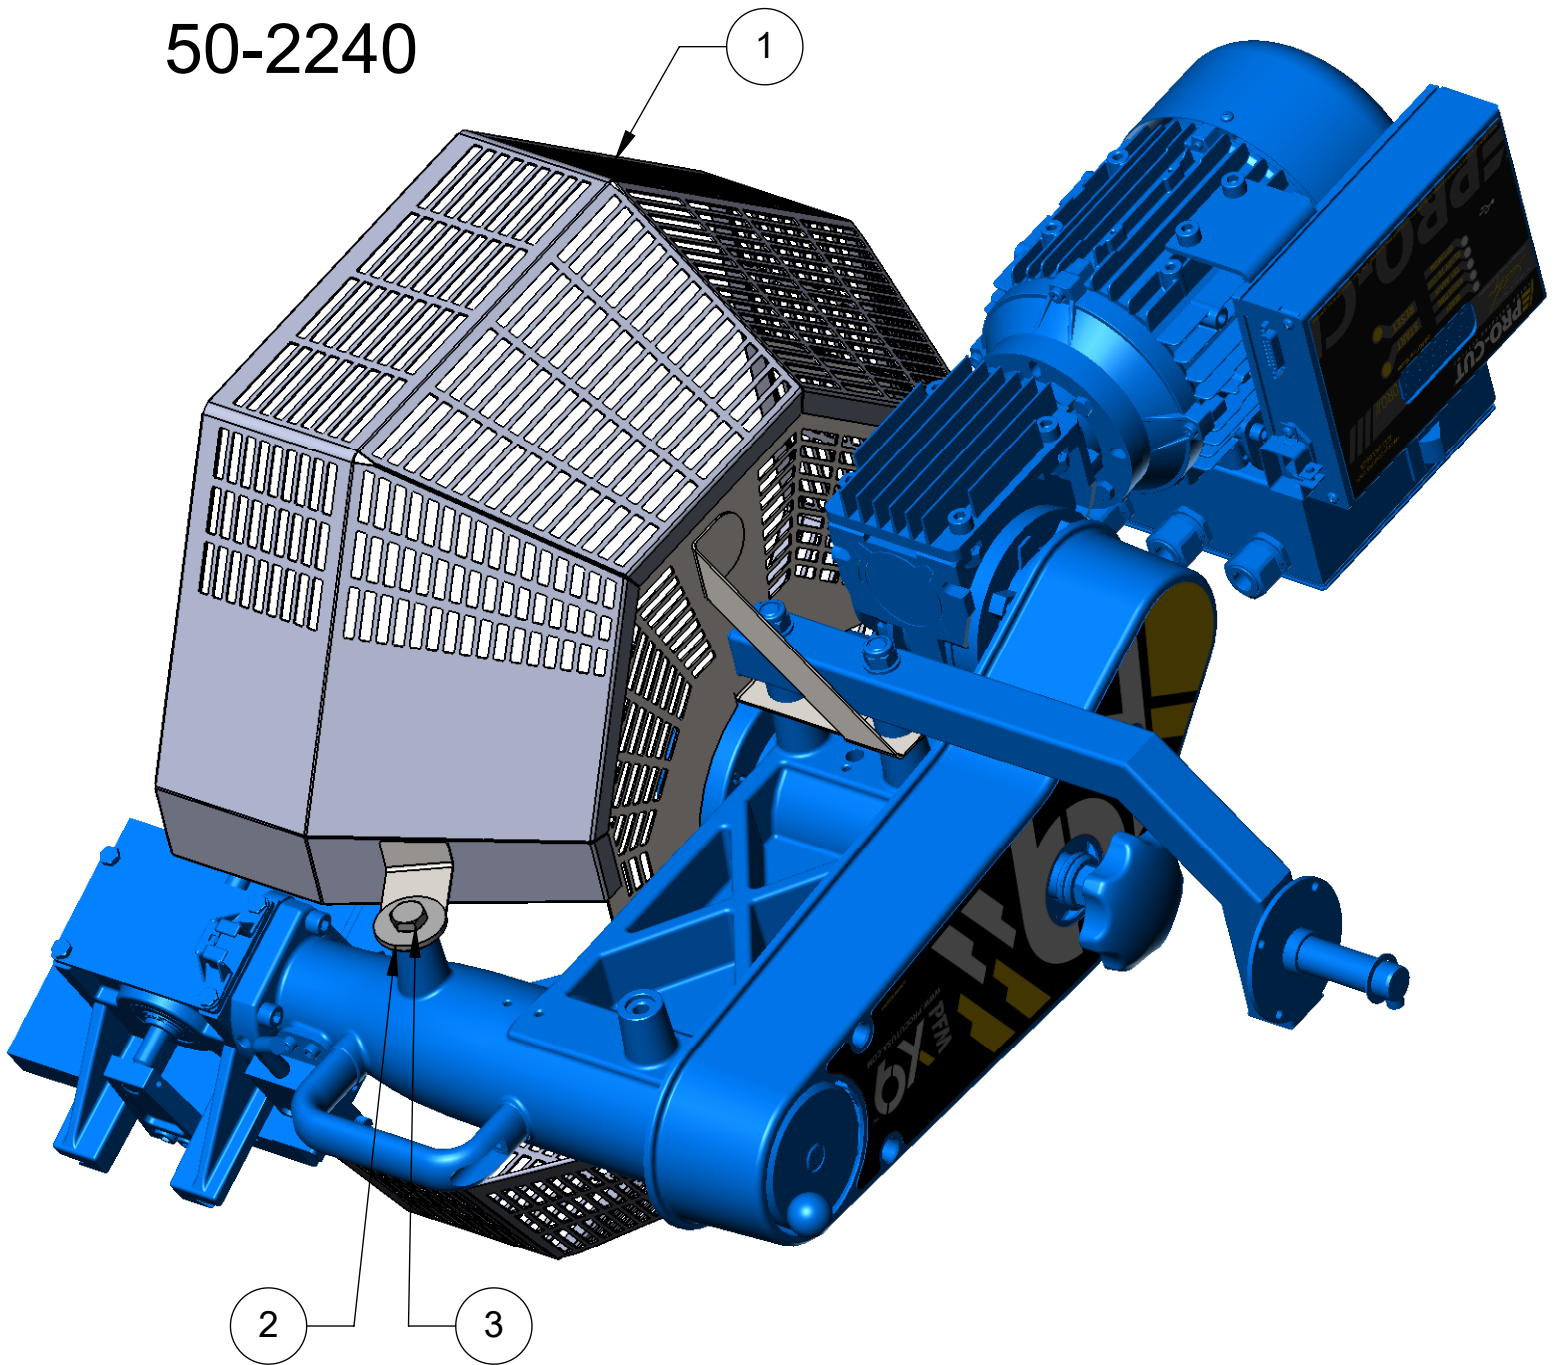

# 50-1206

ITEM NO.	Part Number	QTY.
1	50-1145	1
2	50-1146	1
3	50-1221	2
4	50-1244	1
5	50-1239	1
6	50-1242	1
7	50-1243	1
8	50-1240	1
9	35-303	4
10	35-270	1
11	35-295	4
12	36-023	4
13	37-019	1
14	35-322	5
15	37-1206	4
16	50-1225	1
17	50-1226	1
18	50-1227	1

50-2240

ITEM NO.	PART NUMBER	DESCRIPTION	QTY.
1	50-2247	X9 Lathe Guard Weldment	1
2	37-1730	B18.22M - Plain washer, 10 mm, Wide, Steel, Bright Zinc	1
3	35-275	Hexagon head screw ISO 4017 - M10 x 20	1

4/7/2020