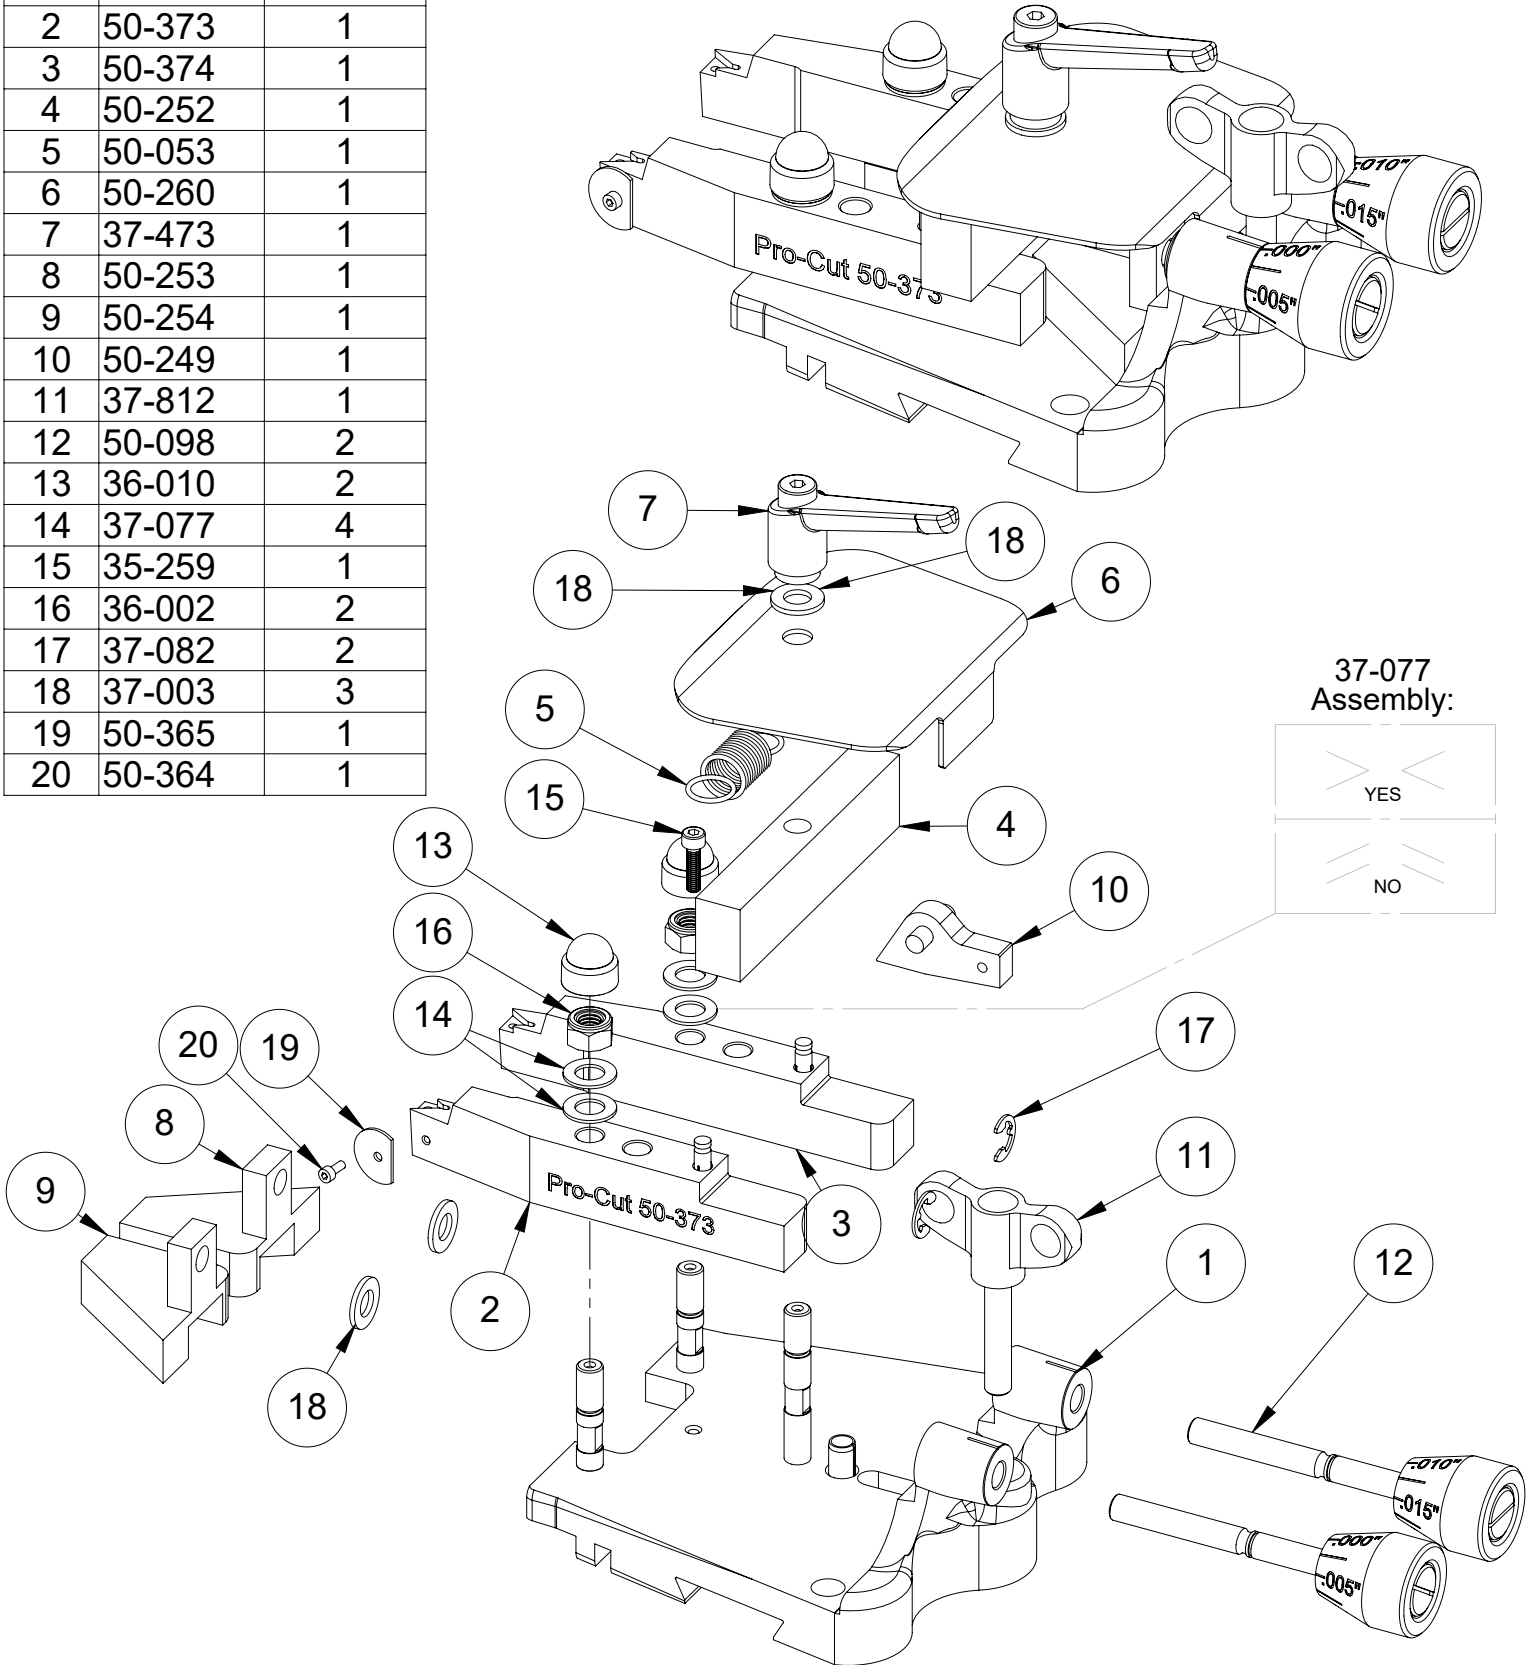

ITEM NO.	PART NUMBER	QTY.
1	50-2201	1
2	50-2202	1
3	50-1831	1
4	50-2218	1
5	50-566	1
6	50-570	1
7	50-565	1
8	50-1400	1
9	50-1804	1
11	50-1184	1
12	50-2220	1
13	50-1650	1
14	50-1824	1
15	50-2211	1
16	50-1142	1
17	50-560	1
18	50-2208	1
19	50-2242	1
20	50-861	1
21	50-1845	1
22	50-1846	1
23	37-1854	1
24	37-1805	1
25	37-1845	1
26	50-2239	1
27	37-2208	1
28	37-156	3
29	37-157	3
30	35-800	3
31	35-838	3
32	35-414	2
33	35-834	3
34	37-025	3
35	35-317	4
36	37-003	5
37	36-002	4
38	35-278	1
39	37-025	1
40	35-926	3
41	35-835	2
42	35-280	6
43	35-281	2
44	35-811	2

# 50-144 Gearbox and Slide Assembly

ITEM NO.	PART NUMBER	Qty.
1	50-139	1
2	50-1247	1
3	50-463	1
4	35-237	2
5	50-486	1
6	35-321	3
7	50-075	1
8	50-460	1
9	35-934	5
10	36-019	5

ITEM NO.	Part Number	QTY.
1	50-1651	1
2	37-056	2
3	50-016	1
4	50-1668	1
5	37-057	2
6	35-927	4
7	50-018	1
8	35-926	1
9	50-021	1
10	50-1658	1
11	50-1667	1
12	50-1657	2
13	50-1664	1
14	Hexagon socket head cap screw DIN 912 - M4 x 20	2
15	50-1208	3
16	37-1250	3
17	35-273	4
18	37-077	4
19	35-292	3
20	50-1661	1
21	50-032	1
22	35-236	2
23	35-015	1
24	35-951	1

# 50-220 Cutting Head Assembly

ITEM NO.	PART NUMBER	QTY.
1	50-293	1
2	50-373	1
3	50-374	1
4	50-252	1
5	50-053	1
6	50-260	1
7	37-473	1
8	50-253	1
9	50-254	1
10	50-249	1
11	37-812	1
12	50-098	2
13	36-010	2
14	37-077	4
15	35-259	1
16	36-002	2
17	37-082	2
18	37-003	3
19	50-365	1
20	50-364	1

# 50-1299

ITEM NO.	Part Number	QTY.
1	50-1281	1
2	50-1282	1
3	35-257	1
4	35-284	8
5	50-1296	1
6	50-1258	1
7	50-1261	2
8	37-076	4
9	35-291	8
10	35-815	4
11	50-1268	2
12	37-1250	4
13	37-614	4
14	35-926	4
15	50-1208	4
16	50-1288	1
17	35-366	6
18	37-087	2
19	50-1254	2
20	37-1220	2
21	37-025	2
22	50-1297	1
23	50-1259	1
24	50-1289	1